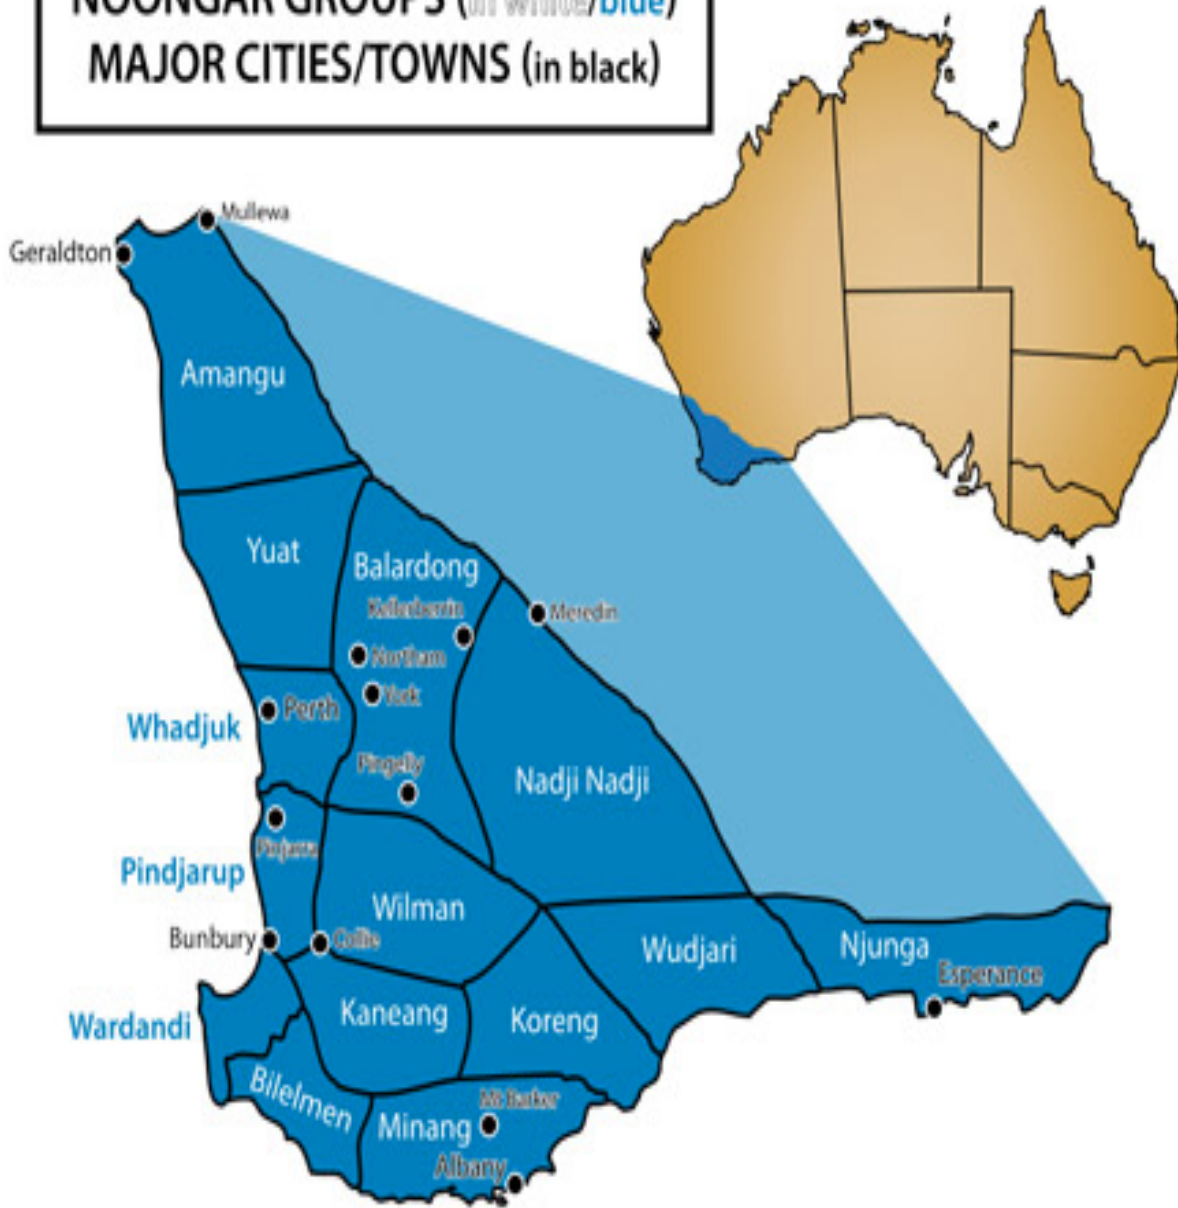

Noongar Regions Map

NOONGAR GROUPS (in white/blue)
MAJOR CITIES/TOWNS (in black)

What Noongar group do we live in?

The Noongar people have a very special connection to their 'place'.

What things around your 'place' Woodlands do you find special or important to you and why?
